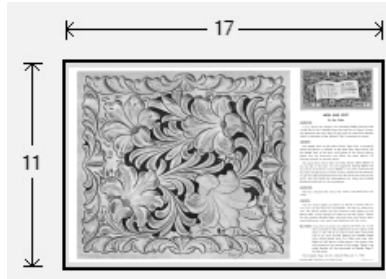

Doodle Page Digital Download

This PDF file contains 1 (one) Doodle Page. The PDF has been put together to give you options when it comes to printing. Pages and patterns that are larger than 8½x11 have been provided in two formats:

1) Full Size

If you would like to have a full size print out, take the full size pages to your local print shop and they can print it for you. All full size Doodle Pages are 11x17

2) Tiled

The tiled pages give you the option of printing the full sized Doodle Pages at home. You print the tiled pages and then assemble them to make the larger patterns.

The Doodle Page PDF files are typically laid out like this:

Front – full sized, front – tiled, back – full sized, back – tiled

(Some Doodle Pages do not have backs)

Please note: When printing on a home printer, the edges may get cut off. To avoid this, make sure “Page Scaling” is set to “Shrink to Printable Area” in the Adobe Reader print dialogue box. This will decrease the size of the Doodle Page a very small amount.