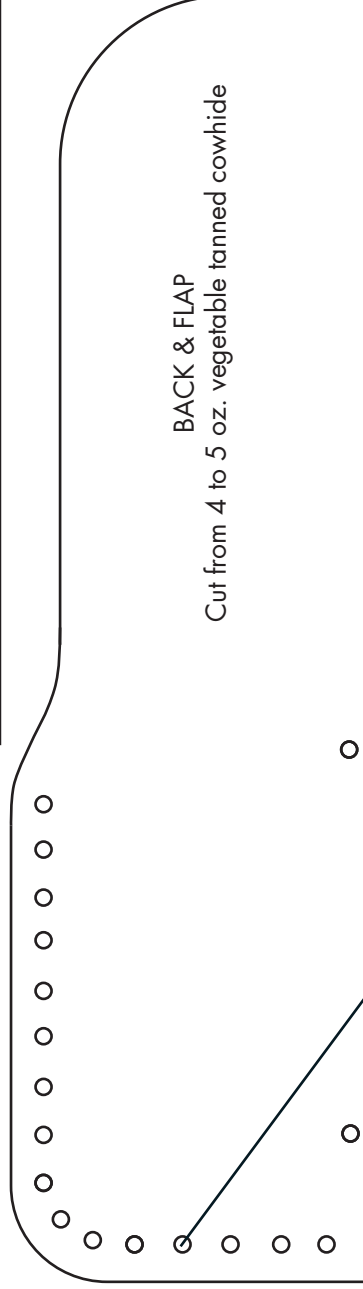

## TIN BOX LEATHER CASE

Design by George Hurst. Pattern is reproduced at 100%.

Visit [www.tandy.com](http://www.tandy.com) for all the supplies needed to complete this project.

Visit [www.LeanercraftLibrary.com](http://www.LeanercraftLibrary.com) for more great carving patterns.

## TIN BOX LEATHER CASE

Design by George Hurst. Pattern is reproduced at 100%.  
Visit [www.tandy-leather.com](http://www.tandy-leather.com) for all the supplies needed to complete this project.  
Visit [www.LeanthcraftLibrary.com](http://www.LeanthcraftLibrary.com) for more great carving patterns.