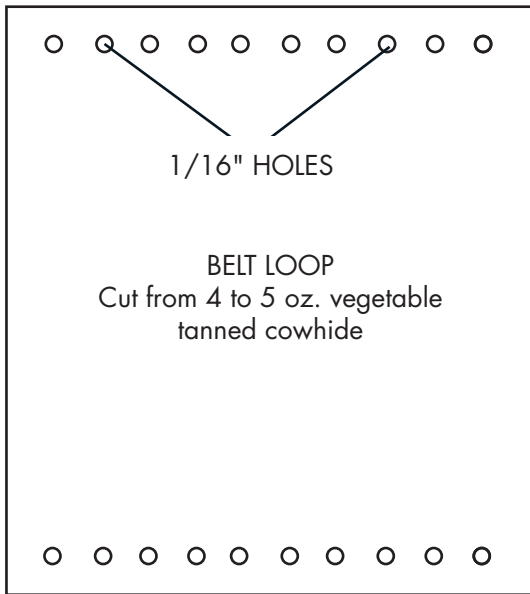

## TIN BOX LEATHER CASE

Design by George Hurst. Pattern is reproduced at 100%.

Visit [www.tandy.com](http://www.tandy.com) for all the supplies needed to complete this project.

Visit [www.LeanercraftLibrary.com](http://www.LeanercraftLibrary.com) for more great carving patterns.