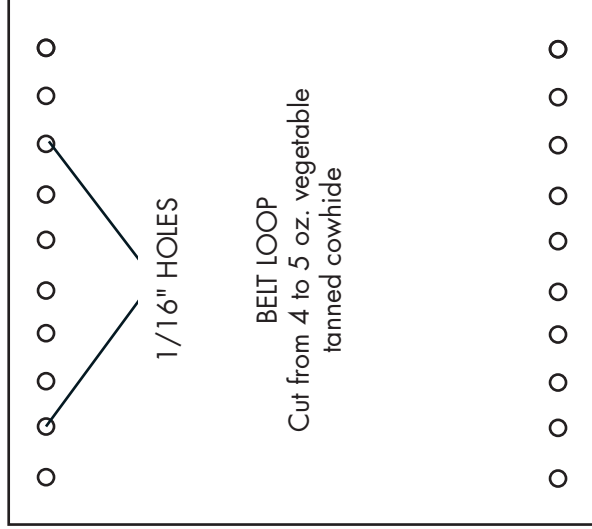

DIGITAL MEDIA FOR LEATHERCRAFTERS
LeathercraftLibrary.com

TIN BOX LEATHER CASE

Design by George Hurst. Pattern is reproduced at 100%.
Visit www.tandy-leather.com for all the supplies needed to complete this project.
Visit www.LeanthcraftLibrary.com for more great carving patterns.