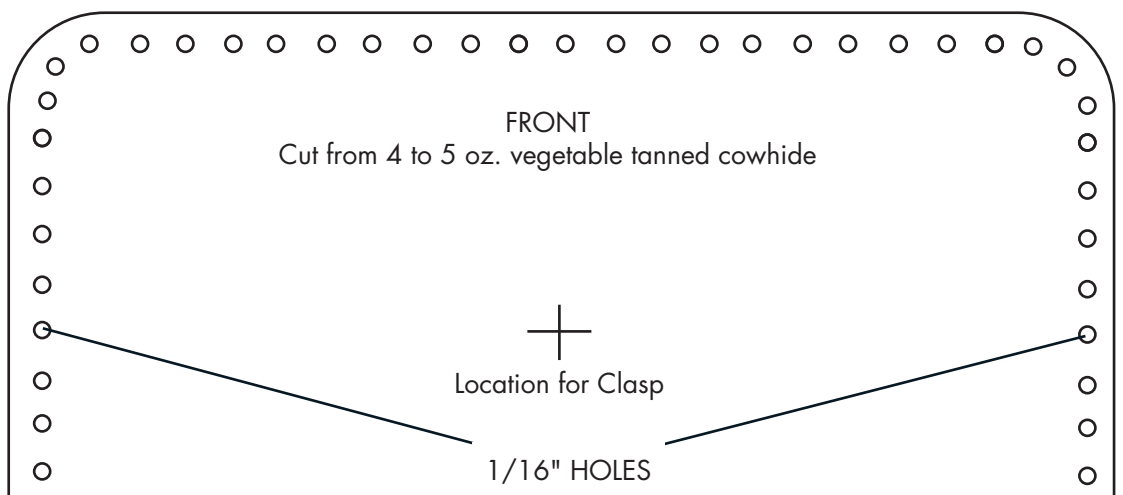

## TIN BOX LEATHER CASE

Design by George Hurst. Pattern is reproduced at 100%.

Visit [www.tandy.com](http://www.tandy.com) for all the supplies needed to complete this project.

Visit [www.LeanercraftLibrary.com](http://www.LeanercraftLibrary.com) for more great carving patterns.