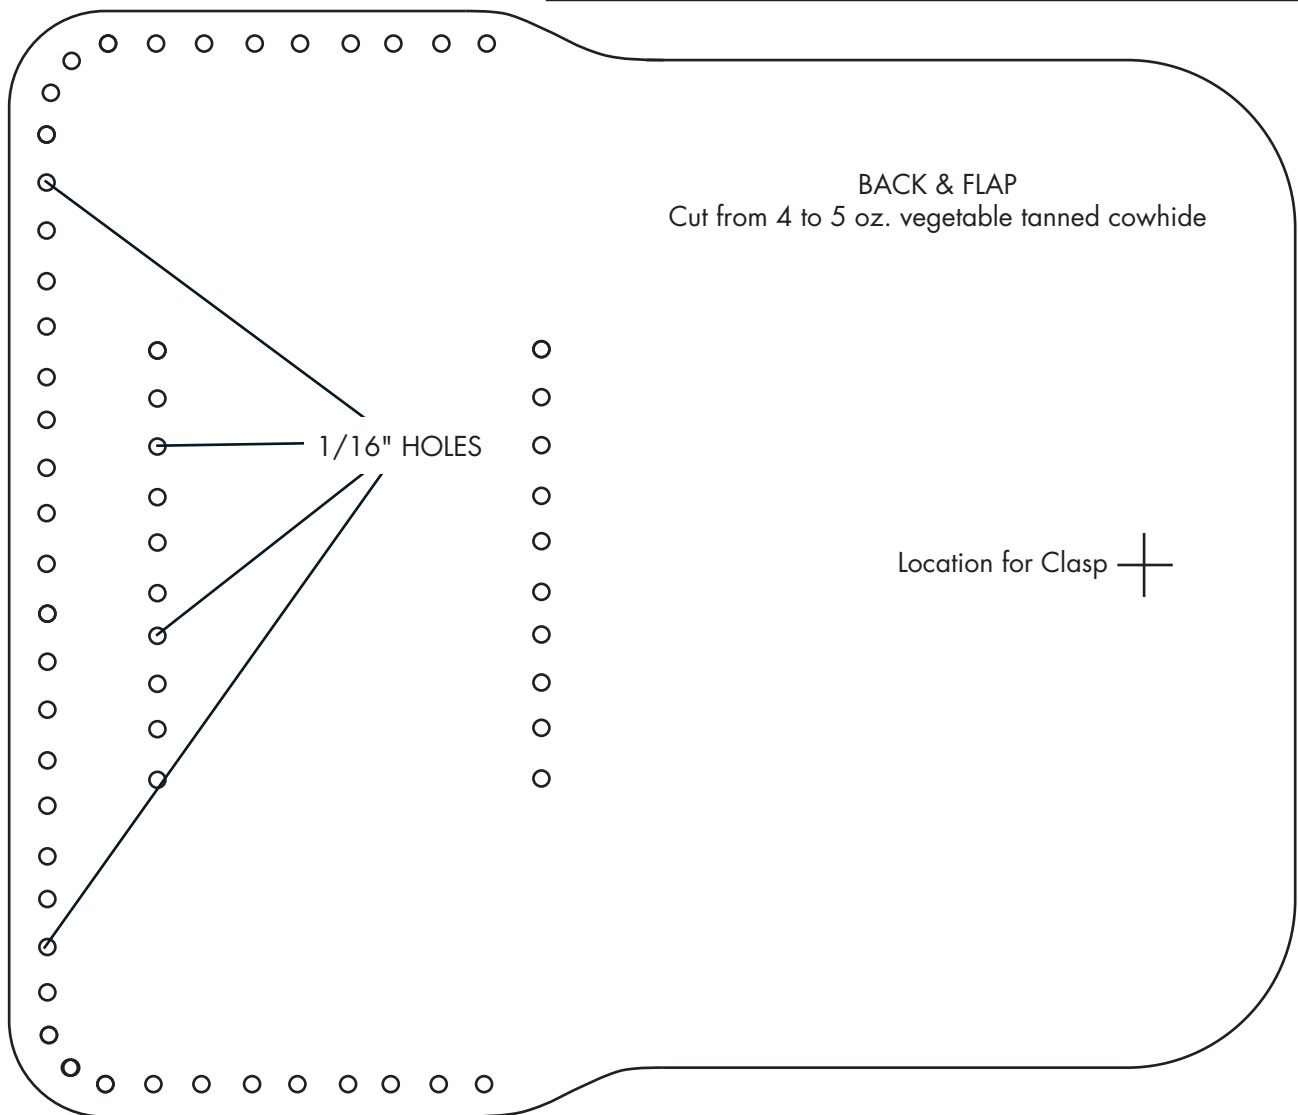

## TIN BOX LEATHER CASE

Design by George Hurst. Pattern is reproduced at 100%.

Visit [www.tandy.com](http://www.tandy.com) for all the supplies needed to complete this project.

Visit [www.LeanercraftLibrary.com](http://www.LeanercraftLibrary.com) for more great carving patterns.

## TIN BOX LEATHER CASE

Design by George Hurst. Pattern is reproduced at 100%.  
Visit [www.tandy-leather.com](http://www.tandy-leather.com) for all the supplies needed to complete this project.  
Visit [www.LeanthcraftLibrary.com](http://www.LeanthcraftLibrary.com) for more great carving patterns.