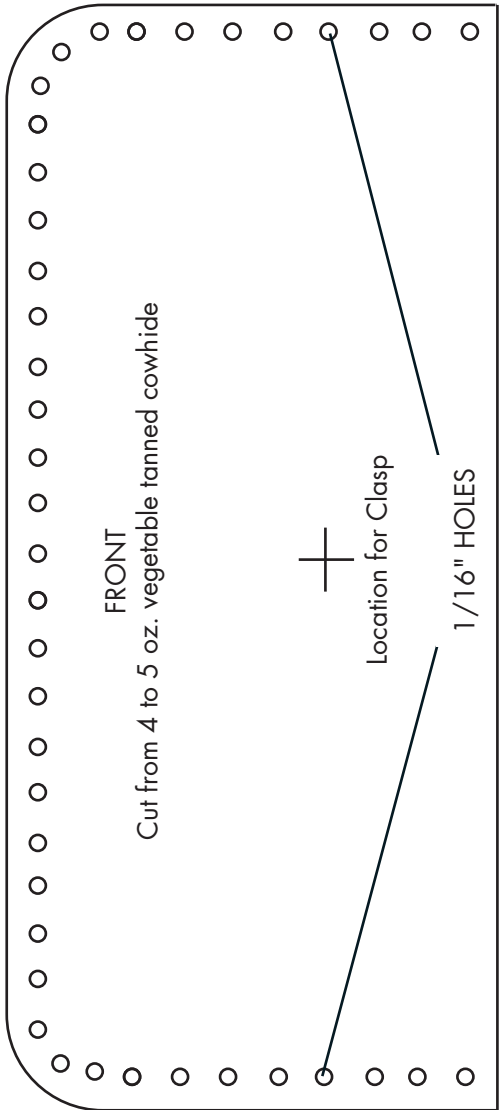

## TIN BOX LEATHER CASE

Design by George Hurst. Pattern is reproduced at 100%.

Visit [www.tandy.com](http://www.tandy.com) for all the supplies needed to complete this project.

Visit [www.LeanercraftLibrary.com](http://www.LeanercraftLibrary.com) for more great carving patterns.

## TIN BOX LEATHER CASE

Design by George Hurst. Pattern is reproduced at 100%.  
Visit [www.tandy-leather.com](http://www.tandy-leather.com) for all the supplies needed to complete this project.  
Visit [www.LeanthcraftLibrary.com](http://www.LeanthcraftLibrary.com) for more great carving patterns.