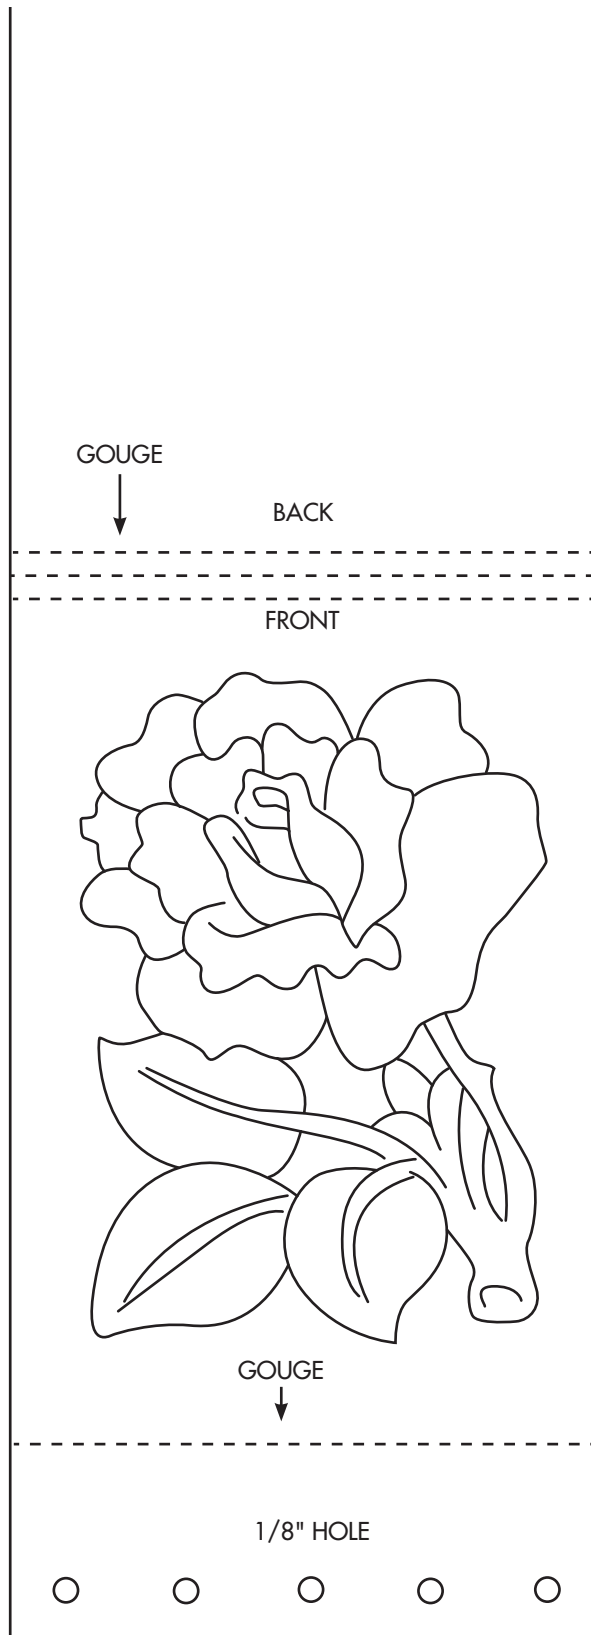

NOTE: CUT ALL PARTS FROM 8 TO 9 OZ. VEGETABLE TANNED COWHIDE EXCEPT PICTURE FRAME

**PORTABLE SMALL**

Design by George Hurst •

Visit [www.tandy.com](http://www.tandy.com) for all the

Visit [www.LeadercraftLibrary.com](http://www.LeadercraftLibrary.com)

## ARTPHONE STAND

Pattern is reproduced at 100%.

See the supplies needed to complete this project.  
Visit [aftLibrary.com](http://aftLibrary.com) for more great carving patterns.

NOTE: CUT ALL PARTS FROM 8 TO 9 OZ. VEGETABLE TANNED COWHIDE EXCEPT PICTURE FRAME