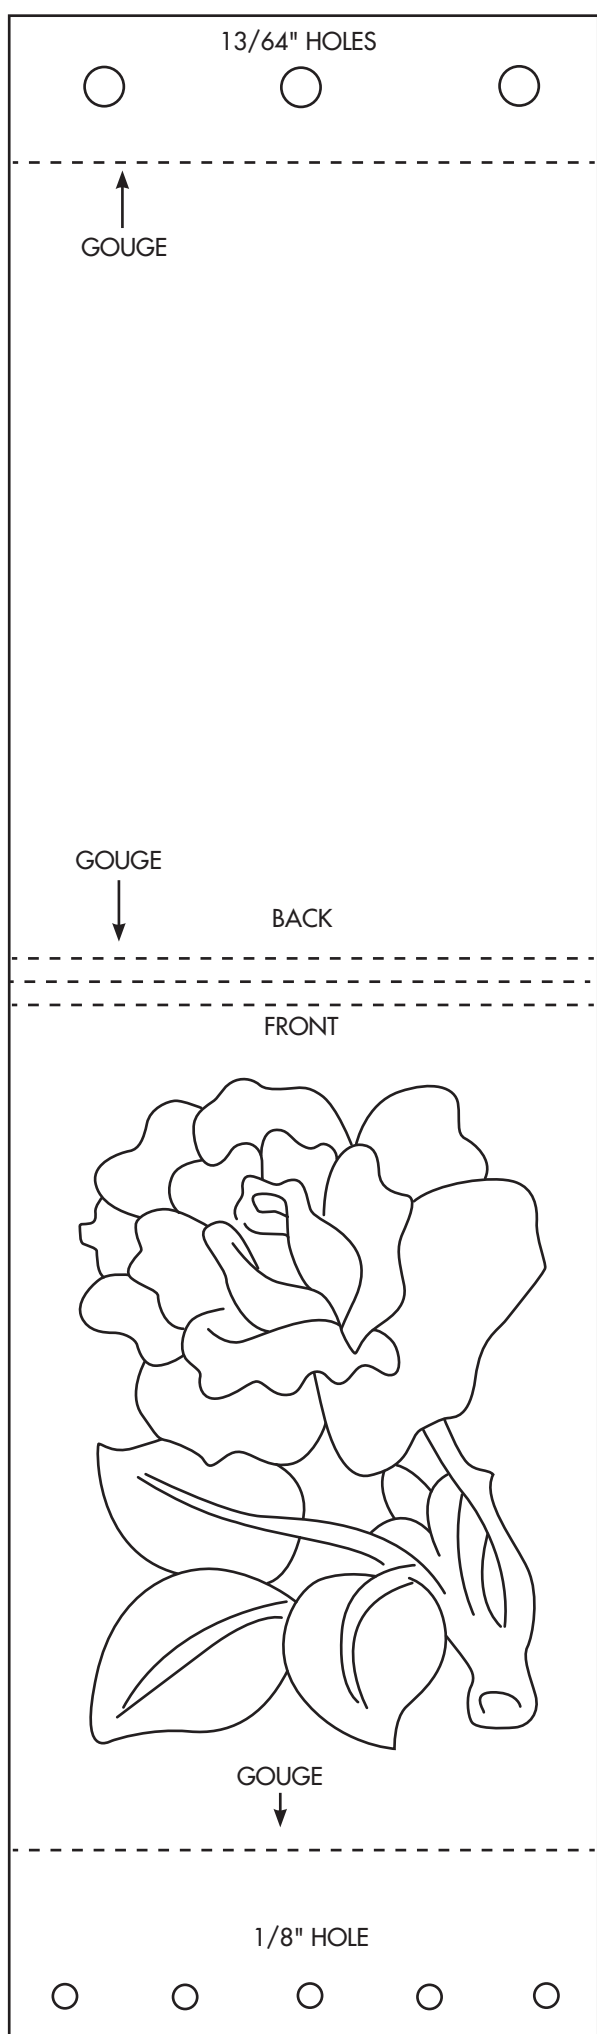

### PORTABLE SMARTPHONE STAND

Design by George Hurst • Pattern is reproduced at 100%.

Visit [www.tandy.com](http://www.tandy.com) for all the supplies needed to complete this project.  
Visit [www.LeadercraftLibrary.com](http://www.LeadercraftLibrary.com) for more great carving patterns.

NOTE: CUT ALL PARTS FROM 8 TO 9 OZ. VEGETABLE TANNED COWHIDE EXCEPT PICTURE FRAME

**PORTABLE SMALL**

Design by George Hurst •

Visit [www.tandy.com](http://www.tandy.com) for all the

Visit [www.LeadercraftLibrary.com](http://www.LeadercraftLibrary.com)

## ARTPHONE STAND

Pattern is reproduced at 100%.

See the supplies needed to complete this project.  
Visit [aftLibrary.com](http://aftLibrary.com) for more great carving patterns.

NOTE: CUT ALL PARTS FROM 8 TO 9 OZ. VEGETABLE TANNED COWHIDE EXCEPT PICTURE FRAME