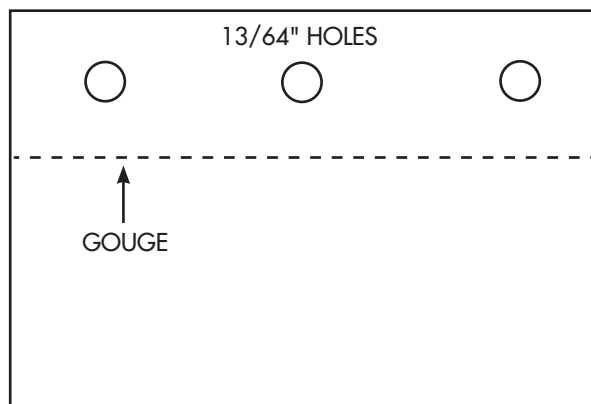

NOTE: CUT ALL PARTS FROM 8 TO 9 OZ. VEGETABLE TANNED COWHIDE EXCEPT PICTURE FRAME

**PORTABLE SMALL**

Design by George Hurst •

Visit [www.tandy.com](http://www.tandy.com) for all the

Visit [www.LeadercraftLibrary.com](http://www.LeadercraftLibrary.com)