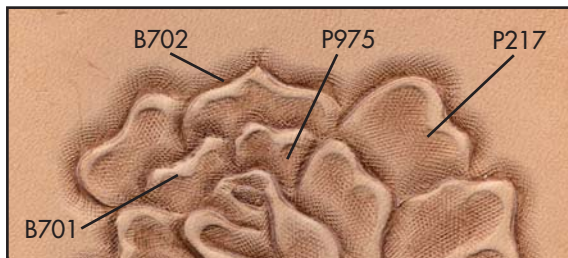

FOR LEATHERCRAFTERS
aftLibrary.com

ARTPHONE STAND

Pattern is reproduced at 100%.

See the supplies needed to complete this project.
Visit aftLibrary.com for more great carving patterns.