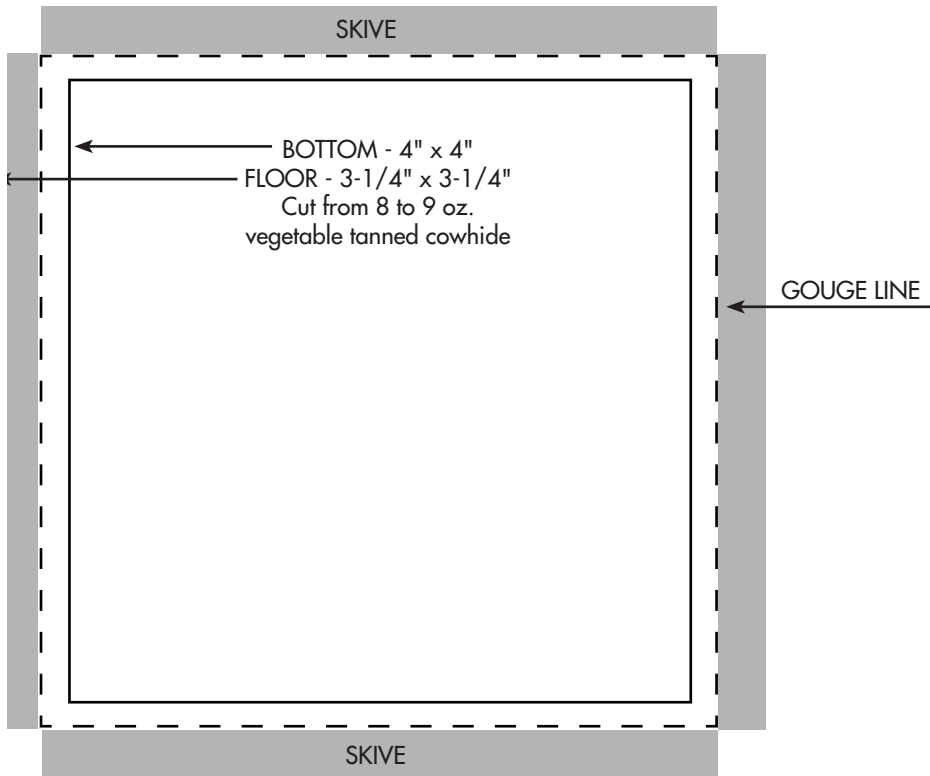

WINE BOTTLE CARRIER

Design by George Hurst

Pattern is reproduced at 100%.

Visit www.tandyleather.com for all the supplies needed to complete this project.

Visit www.LeadercraftLibrary.com for more great carving patterns.