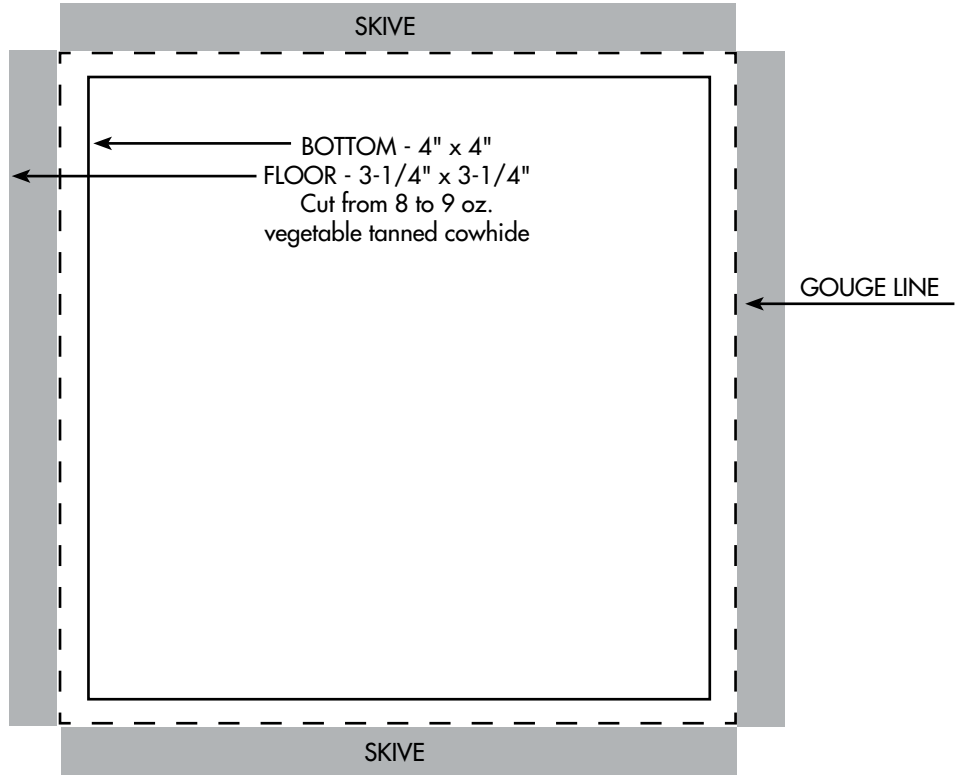

1/8" HOLES

**GUSSETS**  
 Cut (2) Two from 8 to 9 oz.  
 Vegetable Tanned Cowhide

DIGITAL MEDIA FOR LEATHERCRAFTERS  
**LeathercraftLibrary.com**

1/8" HOLES

GUSSETS  
Cut (2) Two from 8 to 9 oz.  
Vegetable Tanned Cowhide