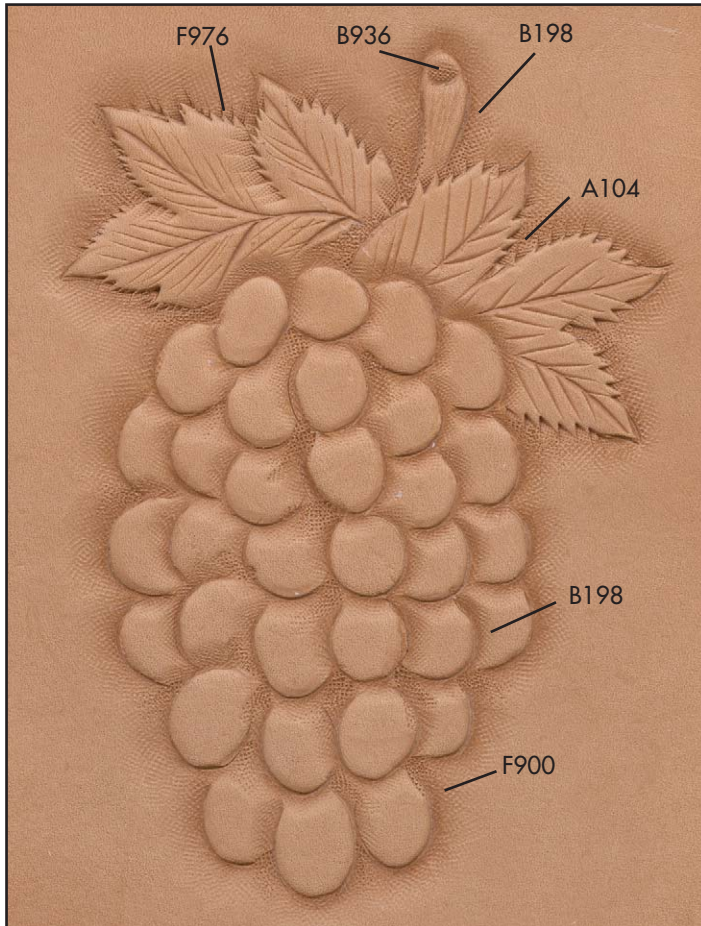

1/8" HOLES

**GUSSETS**  
 Cut (2) Two from 8 to 9 oz.  
 Vegetable Tanned Cowhide

DIGITAL MEDIA FOR LEATHERCRAFTERS  
**LeathercraftLibrary.com**

1/8" HOLES

GUSSETS  
Cut (2) Two from 8 to 9 oz.  
Vegetable Tanned Cowhide

# WINE BOTTLE CARRIER

Design by George Hurst

Pattern is reproduced at 100%.

Visit [www.tandyleather.com](http://www.tandyleather.com) for all the supplies needed to complete this project.

Visit [www.LeadercraftLibrary.com](http://www.LeadercraftLibrary.com) for more great carving patterns.