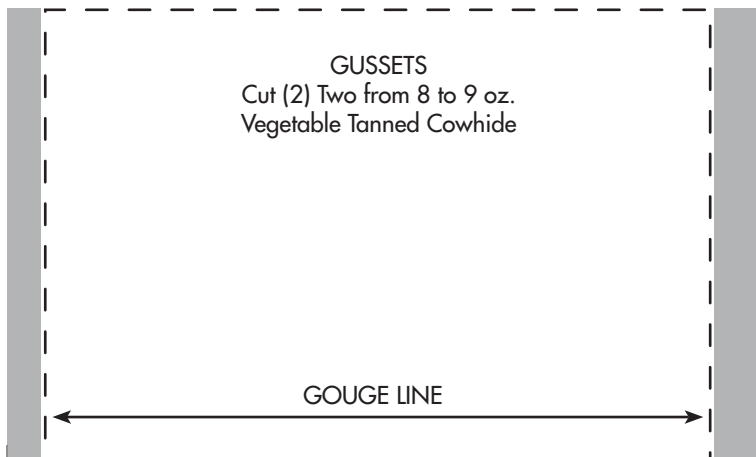

WINE BOTTLE CARRIER

Design by George Hurst

Pattern is reproduced at 100%.

Visit www.tandyleather.com for all the supplies needed to complete this project.

Visit www.LeadercraftLibrary.com for more great carving patterns.