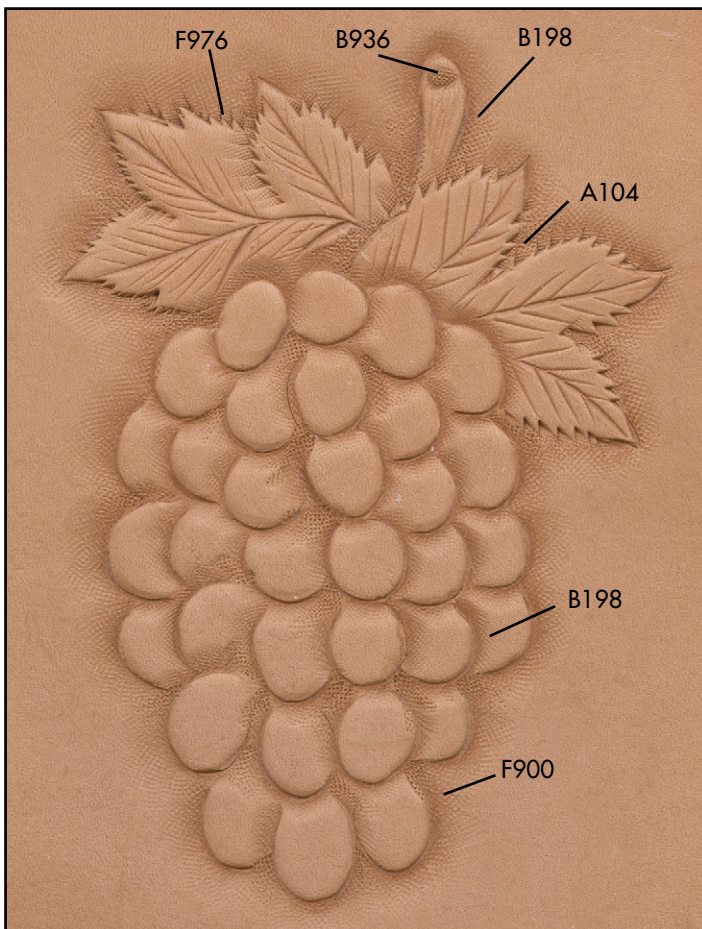

**WINE BOTTLE CARRIER**

Design by George Hurst

Pattern is reproduced at 100%.

Visit [www.tandy.com](http://www.tandy.com) for all the supplies needed to complete this project.

Visit [www.LeadercraftLibrary.com](http://www.LeadercraftLibrary.com) for more great carving patterns.

1/8" HOLES

**GUSSETS**  
 Cut (2) Two from 8 to 9 oz.  
 Vegetable Tanned Cowhide

DIGITAL MEDIA FOR LEATHERCRAFTERS  
**LeathercraftLibrary.com**

1/8" HOLES

GUSSETS  
Cut (2) Two from 8 to 9 oz.  
Vegetable Tanned Cowhide