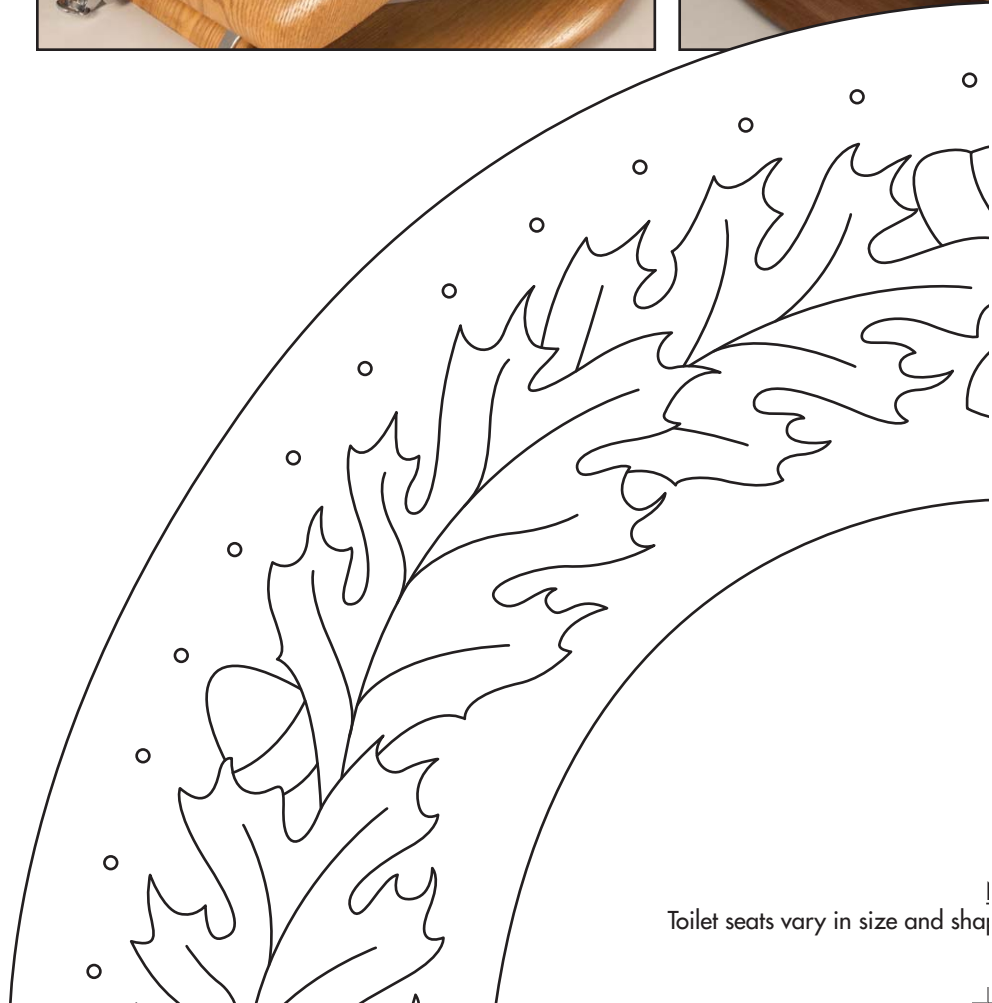

DECORATIVE TOILET SEAT COVERS

Design by George Hurst. Pattern is reproduced at 100%.

NOTE:

Toilet seats vary in size and shape. Check the fit before cutting leather.

CUT SEAT COVER FROM
 6 to 7 oz. or 8 to 9 oz. vegetable tanned cowhide

CUT INSERT FROM
 4 to 5 oz. leather of your choice

Toilet seats vary in size and shape

DIGITAL MEDIA FOR LEATHERCRAFTERS
LeathercraftLibrary.com

Visit www.tandyleatherfactory.com for all the supplies needed to complete this project.
Visit www.LeanercraftLibrary.com for more great carving patterns.