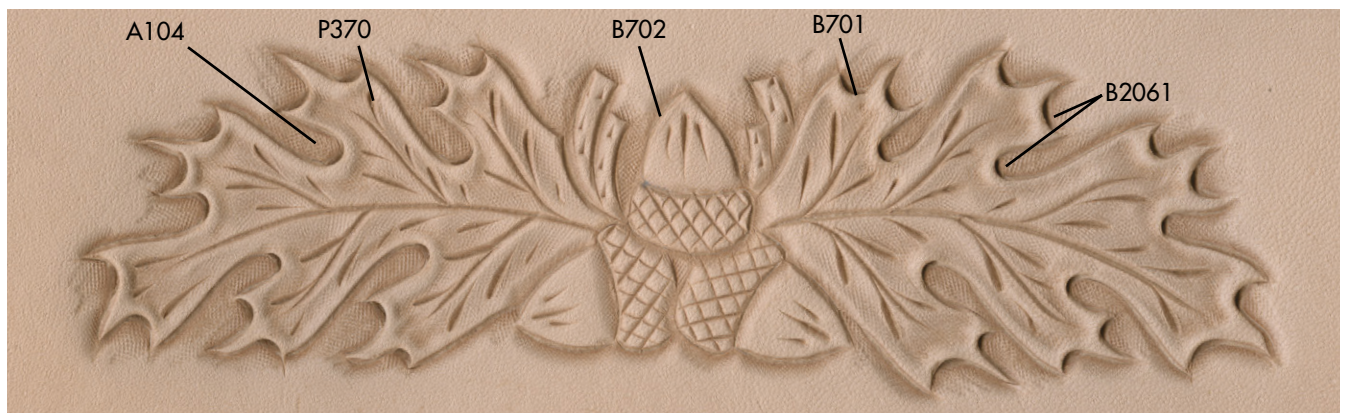

DECORATIVE TOILET SEAT COVERS

Design by George Hurst. Pattern is reproduced at 100%.

NOTE:

Toilet seats vary in size and shape. Check the fit before cutting leather.

CUT SEAT COVER FROM
 6 to 7 oz. or 8 to 9 oz. vegetable tanned cowhide

CUT INSERT FROM
 4 to 5 oz. leather of your choice

Toilet seats vary in size and shape

DIGITAL MEDIA FOR LEATHERCRAFTERS
LeathercraftLibrary.com

Visit www.tandyleatherfactory.com for all the supplies needed to complete this project.
Visit www.LeanercraftLibrary.com for more great carving patterns.