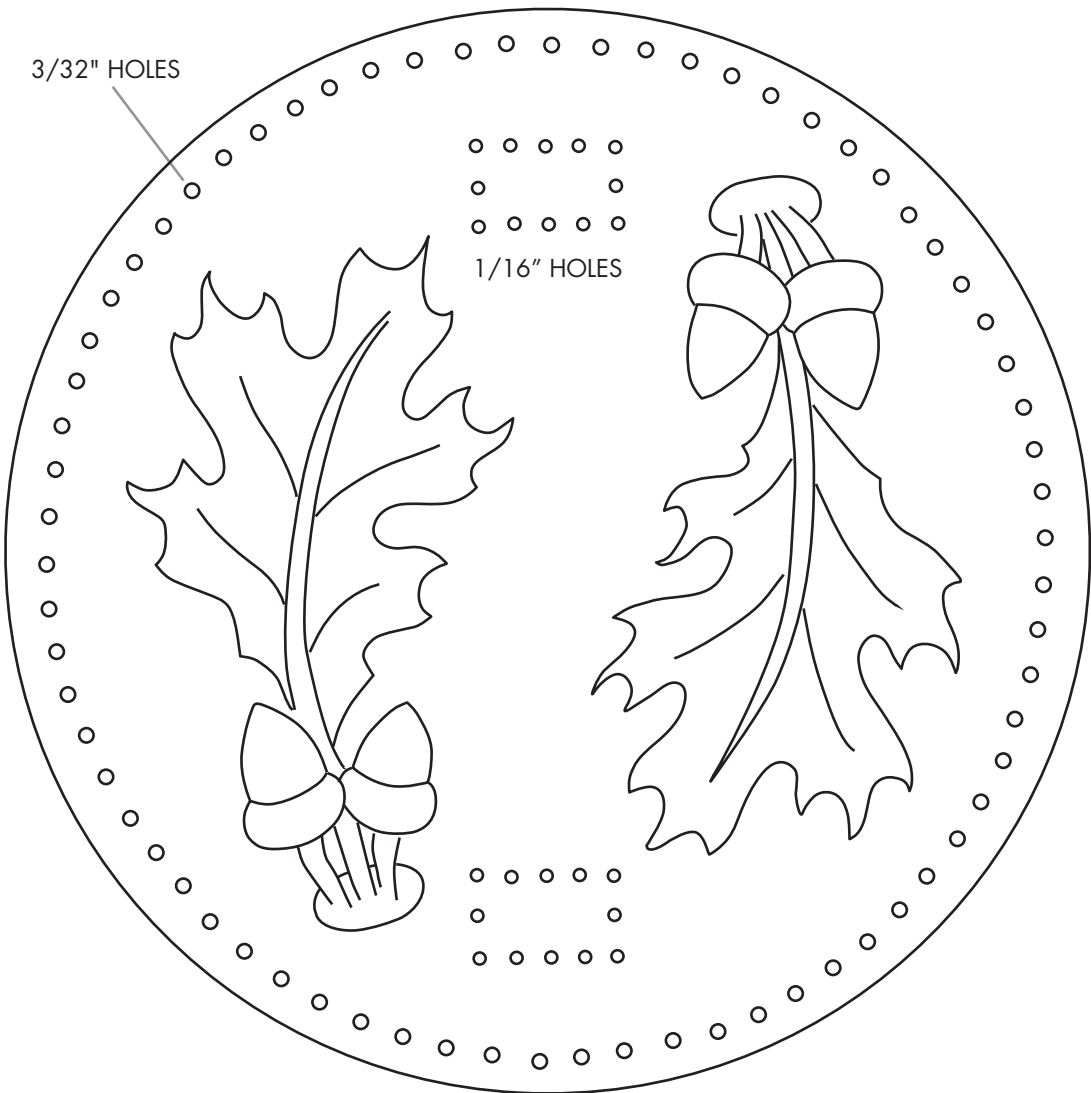

BATHROOM TISSUE COVER By George Hurst. Pattern is reproduced at 100%.

Visit www.tandy.com for all the supplies needed to complete this project.

Visit www.LeadercraftLibrary.com for more great carving patterns.

CUT ALL PARTS FROM 6/7 OUNCE VEGETABLE TANNED COWHIDE