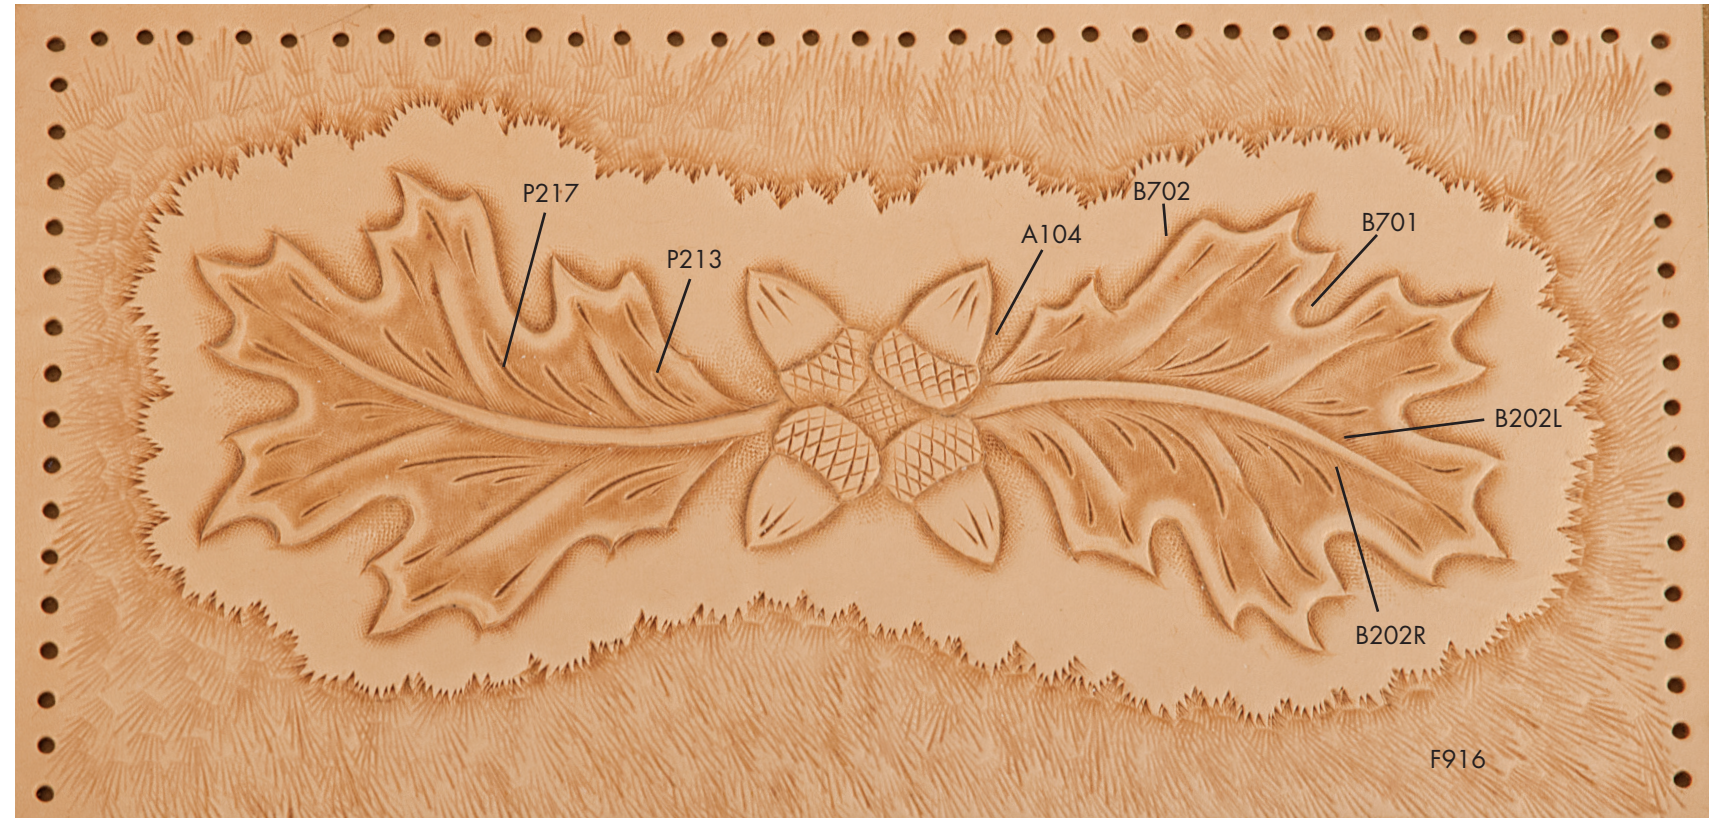

BATHROOM TISSUE COVER By George Hurst. Pattern is reproduced at 100%.

Visit www.tandy.com for all the supplies needed to complete this project.

Visit www.LeadercraftLibrary.com for more great carving patterns.

CUT ALL PARTS FROM 6/7 OUNCE VEGETABLE TANNED COWHIDE