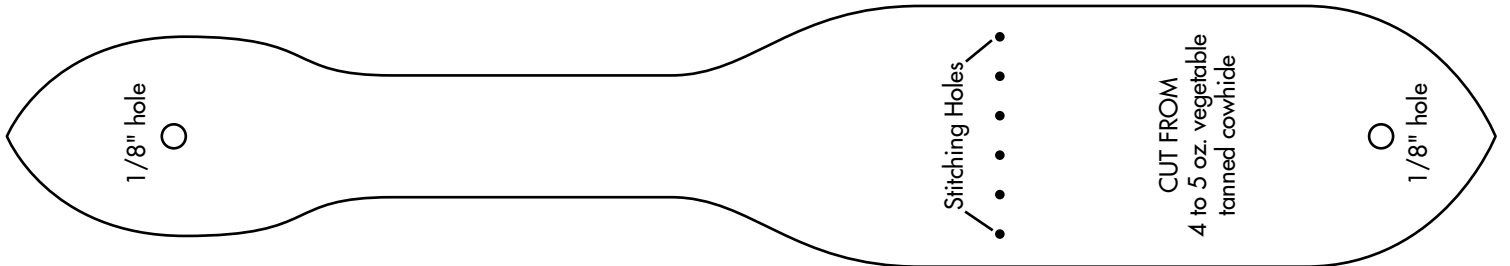

AMERICAN WEST CELL PHONE HOLSTER

Design by George Hurst. Pattern is reproduced at 100%.

TOOLS USED:
82009-02 Swivel Knife
Craftool® Stamps: J2371, B2071, P2612, B2062, B2044, B2043, V2785, U2730, U2732, V2766, S705, A104.