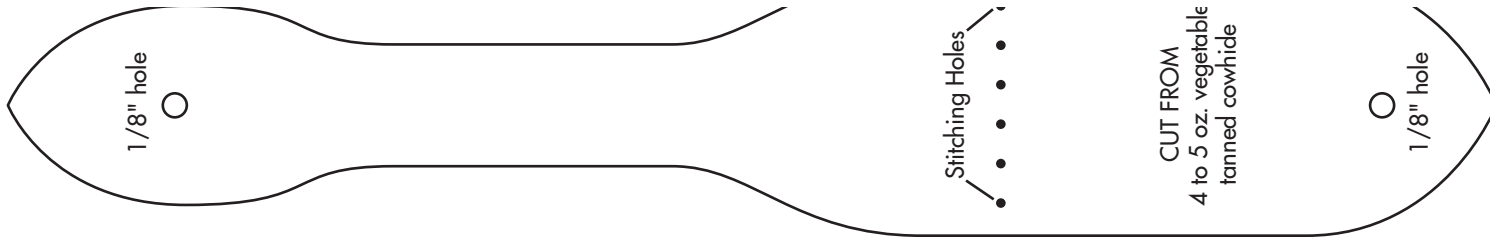

AMERICAN WEST CELL PHONE HOLSTER

Design by George Hurst. Pattern is reproduced at 100%.

TOOLS USED:
82009-02 Swivel Knife
Craftool® Stamps: J2371, B2071, P2612, B2062,
B2044, B2043, V2785, U2730, U2732, V2766,
S705, A104.