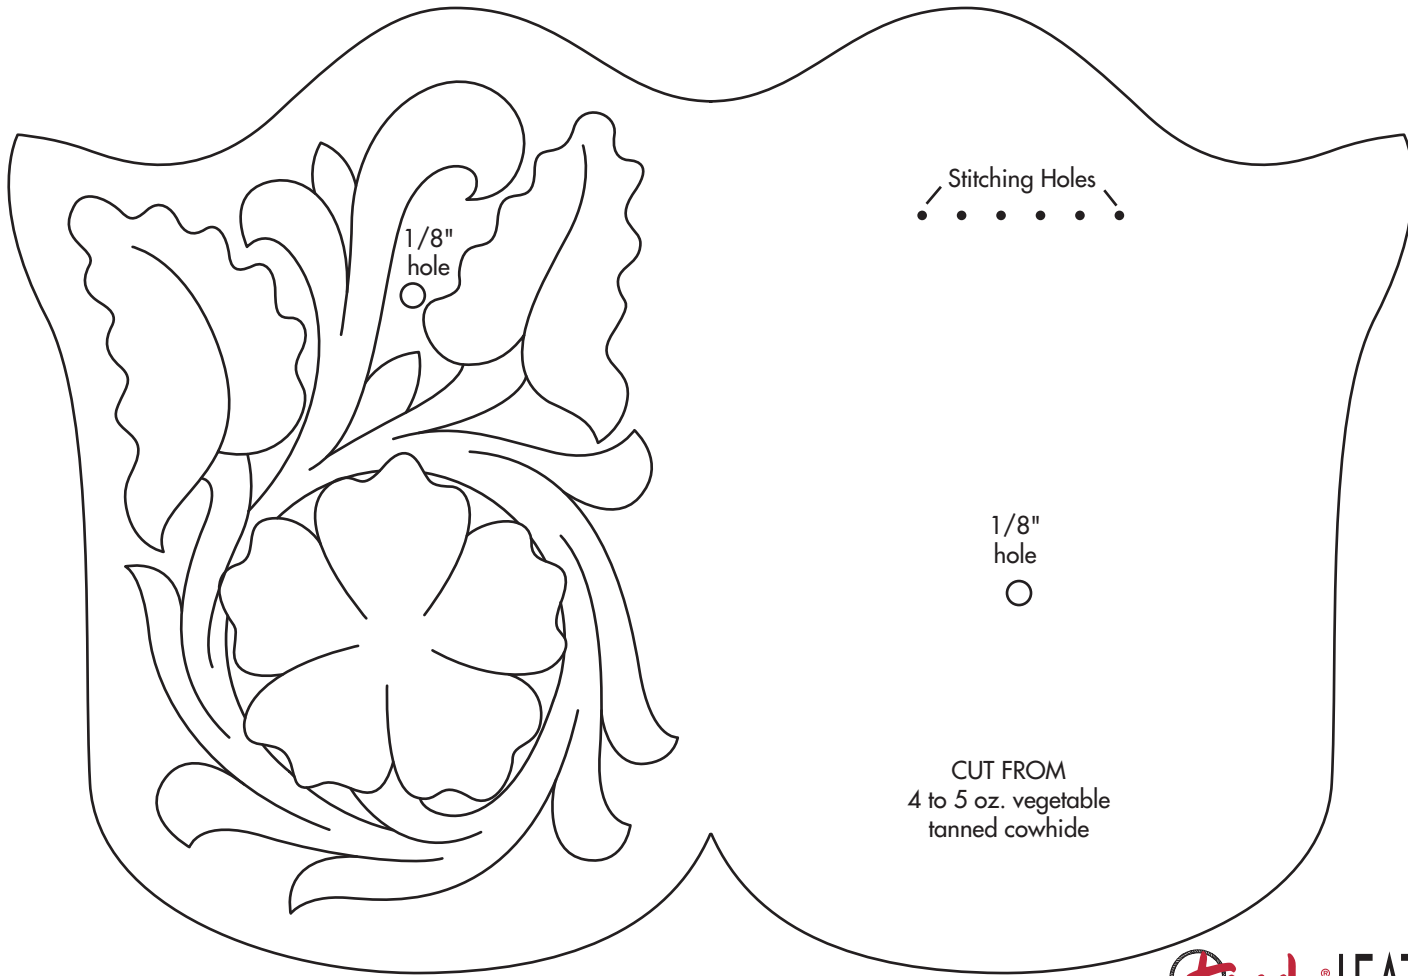

AMERICAN WEST CELL PHONE HOLSTER

Design by George Hurst. Pattern is reproduced at 100%.

TOOLS USED:
82009-02 Swivel Knife
Craftool® Stamps: J2371, B2071, P2612, B2062, B2044, B2043, V2785, U2730, U2732, V2766, S705, A104.