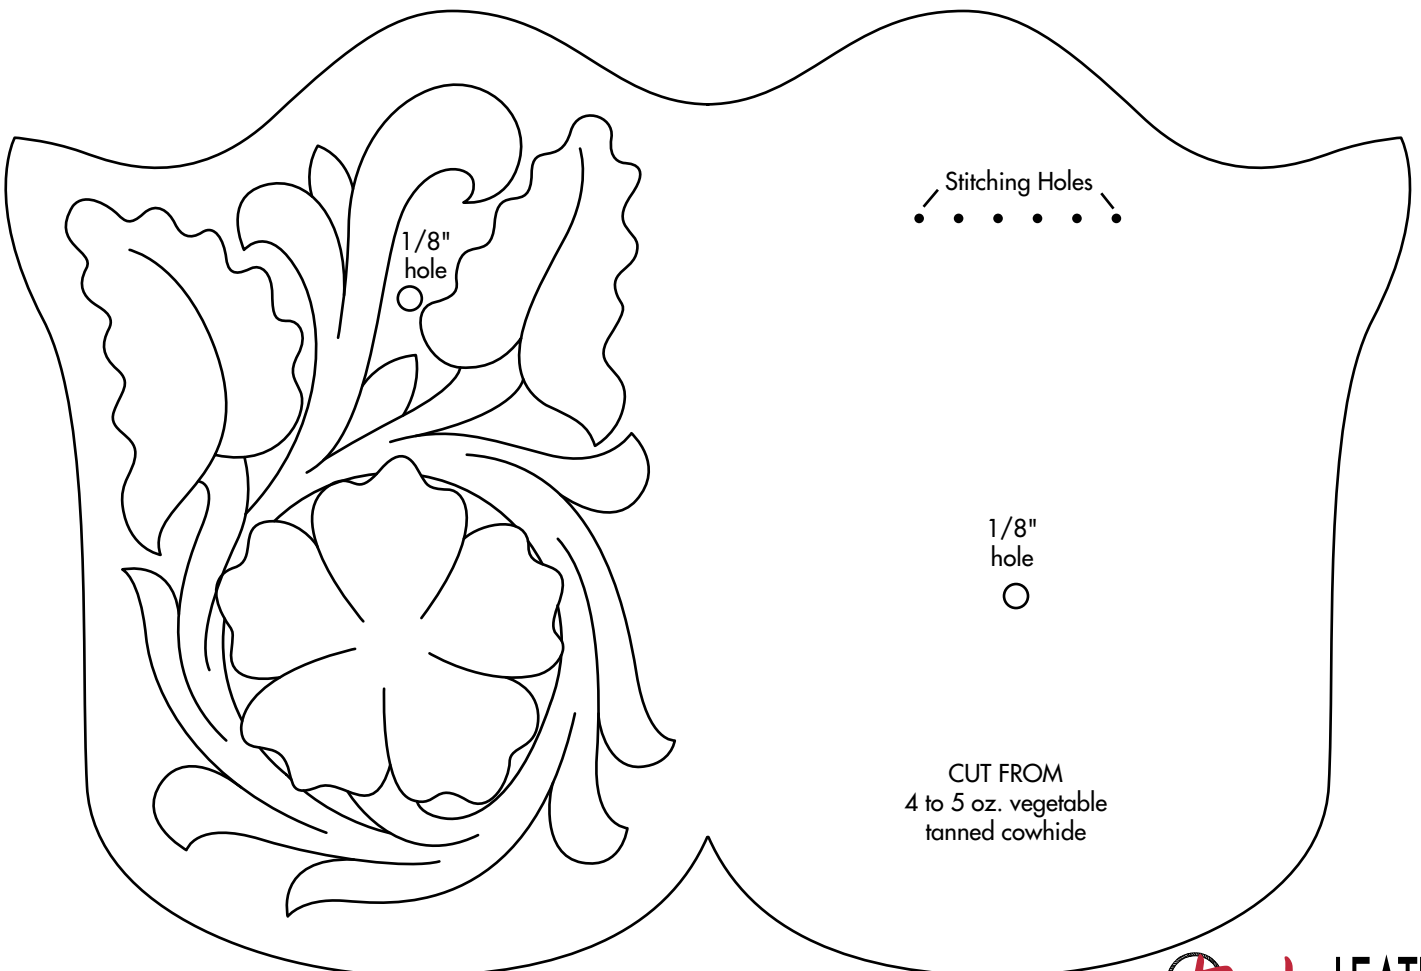

AMERICAN WEST CELL PHONE HOLSTER

Design by George Hurst. Pattern is reproduced at 100%.

TOOLS USED:
82009-02 Swivel Knife
Craftool® Stamps: J2371, B2071, P2612, B2062, B2044, B2043, V2785, U2730, U2732, V2766, S705, A104.